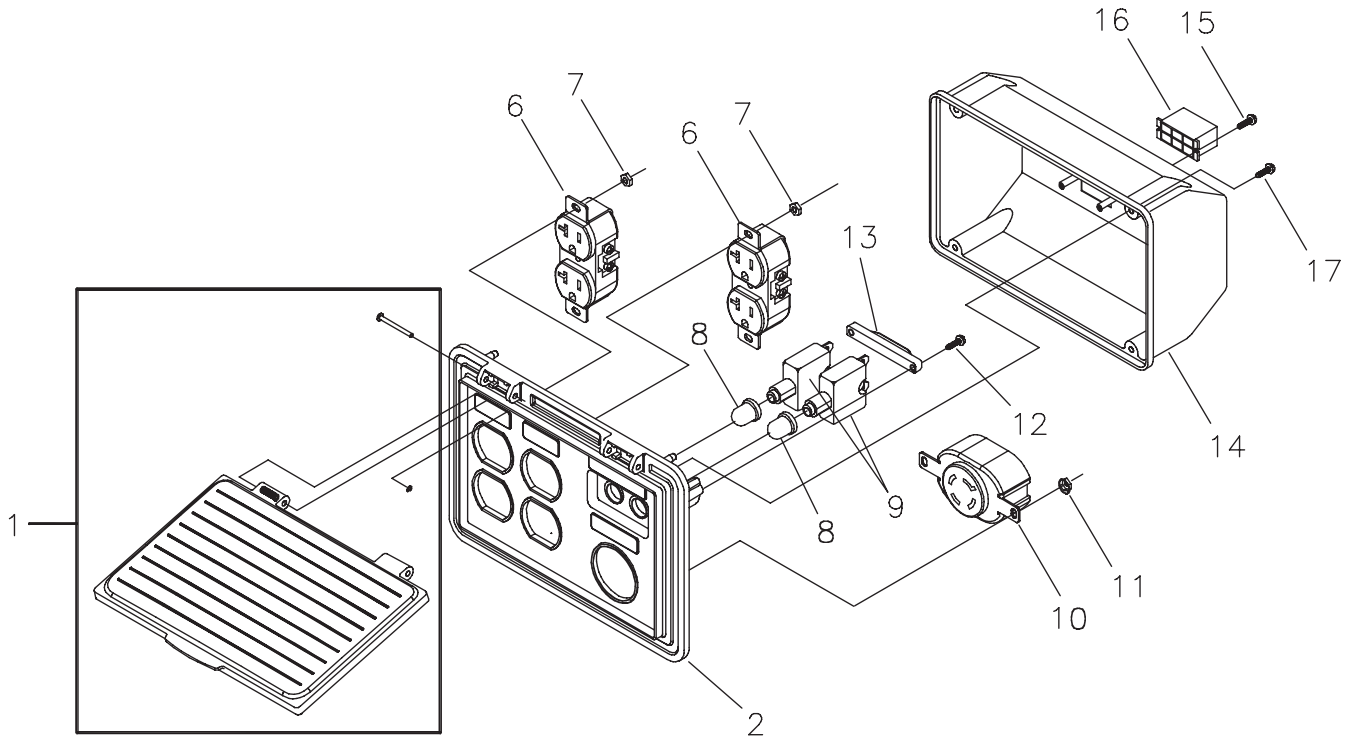

§ - Contact Engine Manufacturer

* - Items without part numbers are common fasteners and are available at your local hardware store.

EXPLODED VIEW AND PARTS LIST - ALTERNATOR

Item	Part #	Description
1	186059GS	ADAPTER, Mounting, Alternator
2	191685GS	ROTOR (Includes Item 14)
3	191686AGS	STATOR
4	186060GS	RBC, with O-Ring (p/n 189197GS)
5	86308GS	HHCS, M6 - 1.0 x 115 SEMS
6	91825GS	ASSY, Holder, Rectifier/Brush
7	66849GS	TAPTITE, M5 - 0.8 x 16
8	22694GS	RECEPTACLE, 6 pin
9	81917GS	PIN, Roll, 4mm x 10
10	193428AGS	ASSY, Wire, Ground
13	194274GS	HARNESS, Wire, Power
14	65791GS	BEARING

EXPLODED VIEW AND PARTS LIST - CONTROL PANEL

Item	Part #	Description
1	195112GS	KIT, Cover Control Panel
2	188889AGS	CONTROL PANEL, Compact
6	68759GS	OUTLET, 120V, 20A, Duplex
7	*	NUT, Palnut, Pushnut, 5/32
8	84198GS	CAP, Breaker, Circuit
9	75207DGS	BREAKER, Circuit
10	68867GS	OUTLET, 120/240V Locking, 20A
11	*	NUT, Palnut, Pushnut, 3/16
12	*	PPPHS, M3 - 0.5 x 18
13	93857GS	BAR, Retaining
14	188890GS	COVER, Back, Control Panel
15	*	SCREW, 3 x 18, Tapping
16	22694GS	HOUSING, Receptacle
17	*	SCREW, 3.5 x 14, Tapping

* - Items without part numbers are common fasteners and are available at your local hardware store.

EXPLODED VIEW AND PARTS LIST - WHEEL KIT

Item	Part #	Description
1	189715GS	ASSY, Handle (Includes Item 11)
2	94034GS	LEG, Mounting
3	52858GS	NUT, Locking Hex M8 - 1.25
4	*	HHCS, M8 - 1.25 x 45
5	93728GS	AXLE
6	197061GS	WHEEL
7	87005AGS	PIN
8	*	WASHER, Flat M12
9	94222QGS	NUT, 5/8 - 18 Jam Lock
10	*	HHCS, M8 - 1.25 x 20
11	189718GS	GRIP, Handle